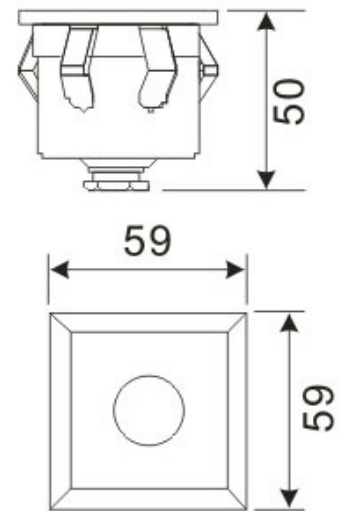

LED Recessed Lighting – LR-R00119

Model No.	LR-R00119
LED Type	5mm
LED Q'TY.	5
Beam Angle	15°
Minimum luminous flux(lm)	25
Voltage	120-240V
LED Watt	0.5W
Environmental Temperature	- 20°C~60°C
Environmental Humidity	0%-95%
Safety Class	II
Safety Type	IP65
Material	Aluminium
Driver	Included